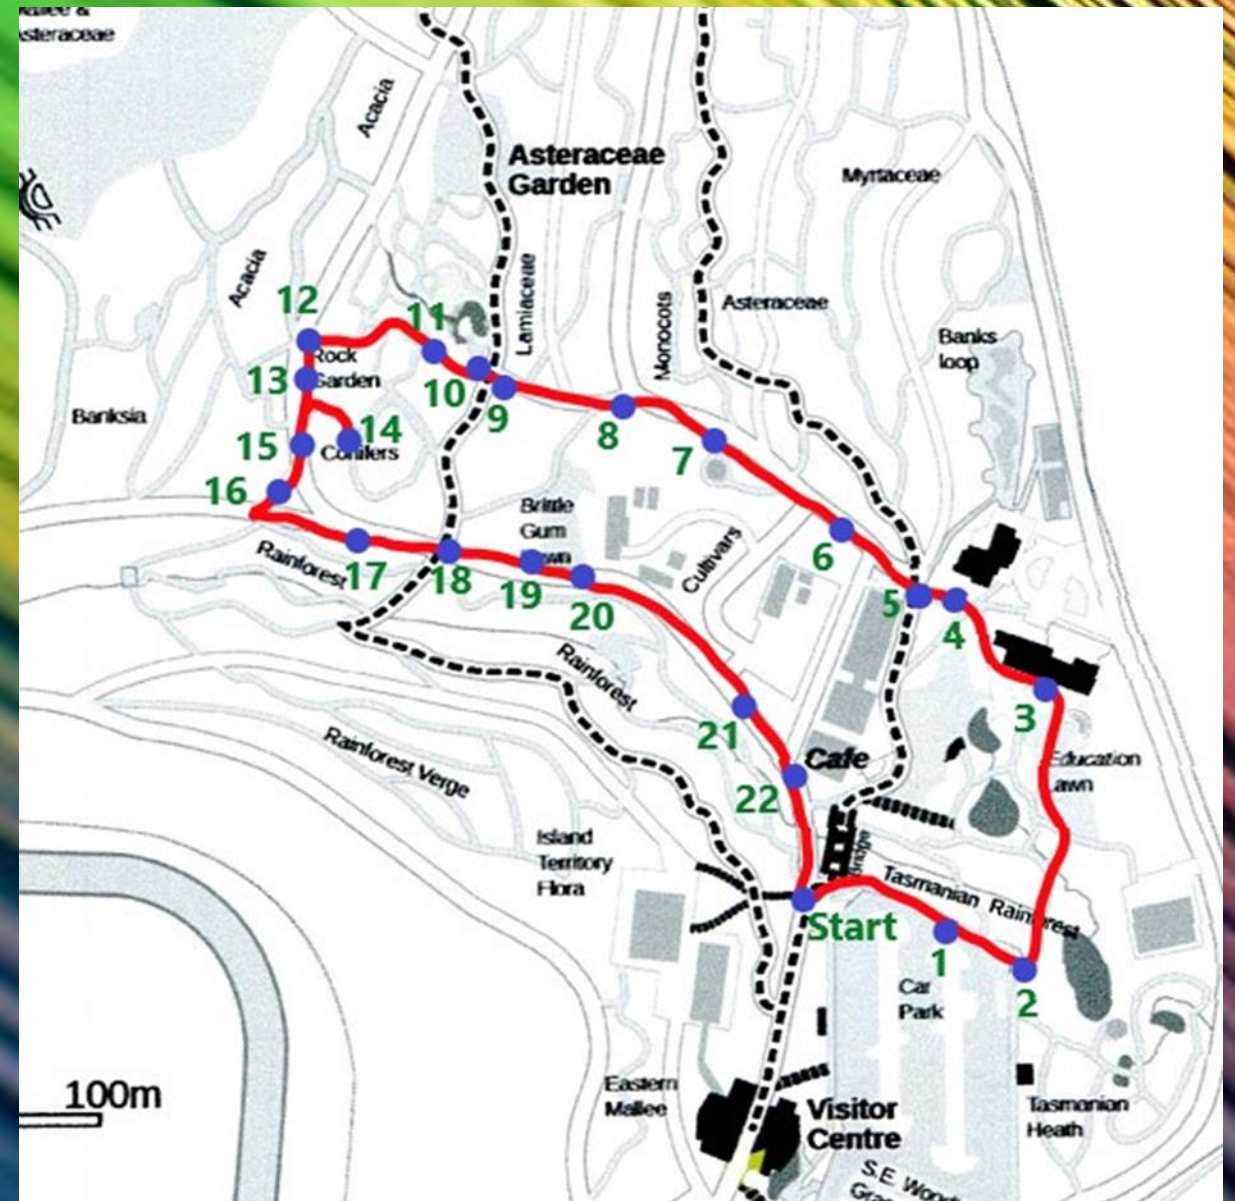

# Route Map

# Route Map

- Begins at the Friends Clock

# Route Map

- Begins at the Friends Clock
- Short circular Route

# Route Map

- Begins at the Friends Clock
- Short circular Route
- Used mainly roads