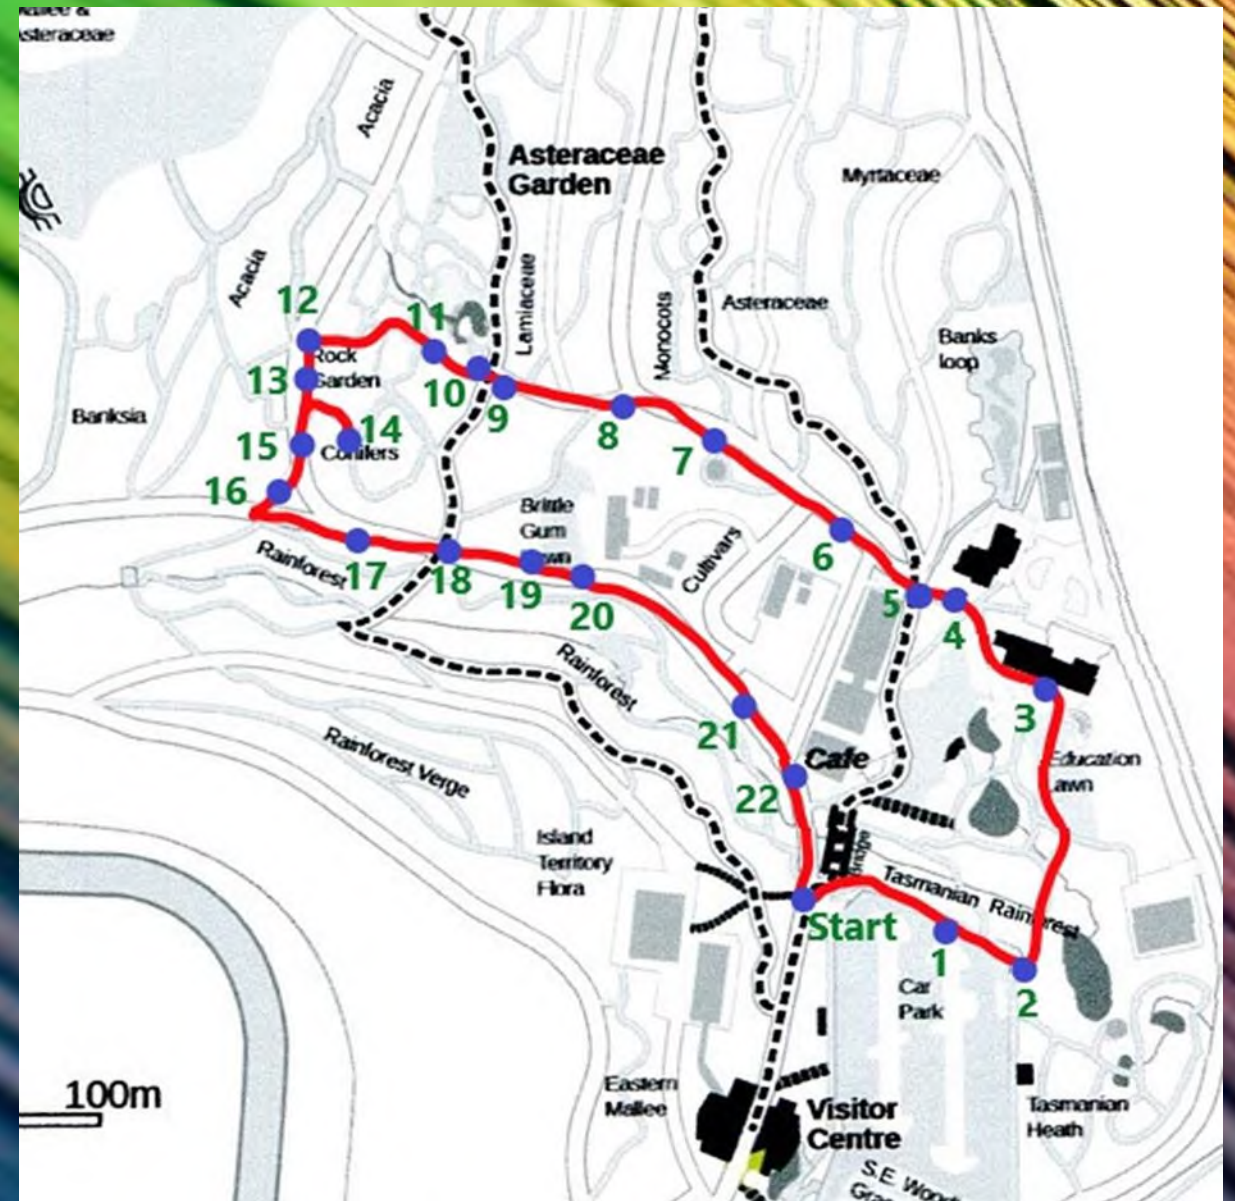

# Route Map

- Begins at the Friends Clock
- Short circular Route

# Route Map

- Begins at the Friends Clock
- Short circular Route
- Used mainly roads

# Route Map

- Begins at the Friends Clock
- Short circular Route
- Used mainly roads
- Avoids the Main Path

**1.5m  
Main Path**

# Route Map

- Begins at the Friends Clock
- Short circular Route
- Used mainly roads
- Avoids the Main Path

**Red**

**Orange**

**Yellow**

**Green**

**Blue**

**Indigo**