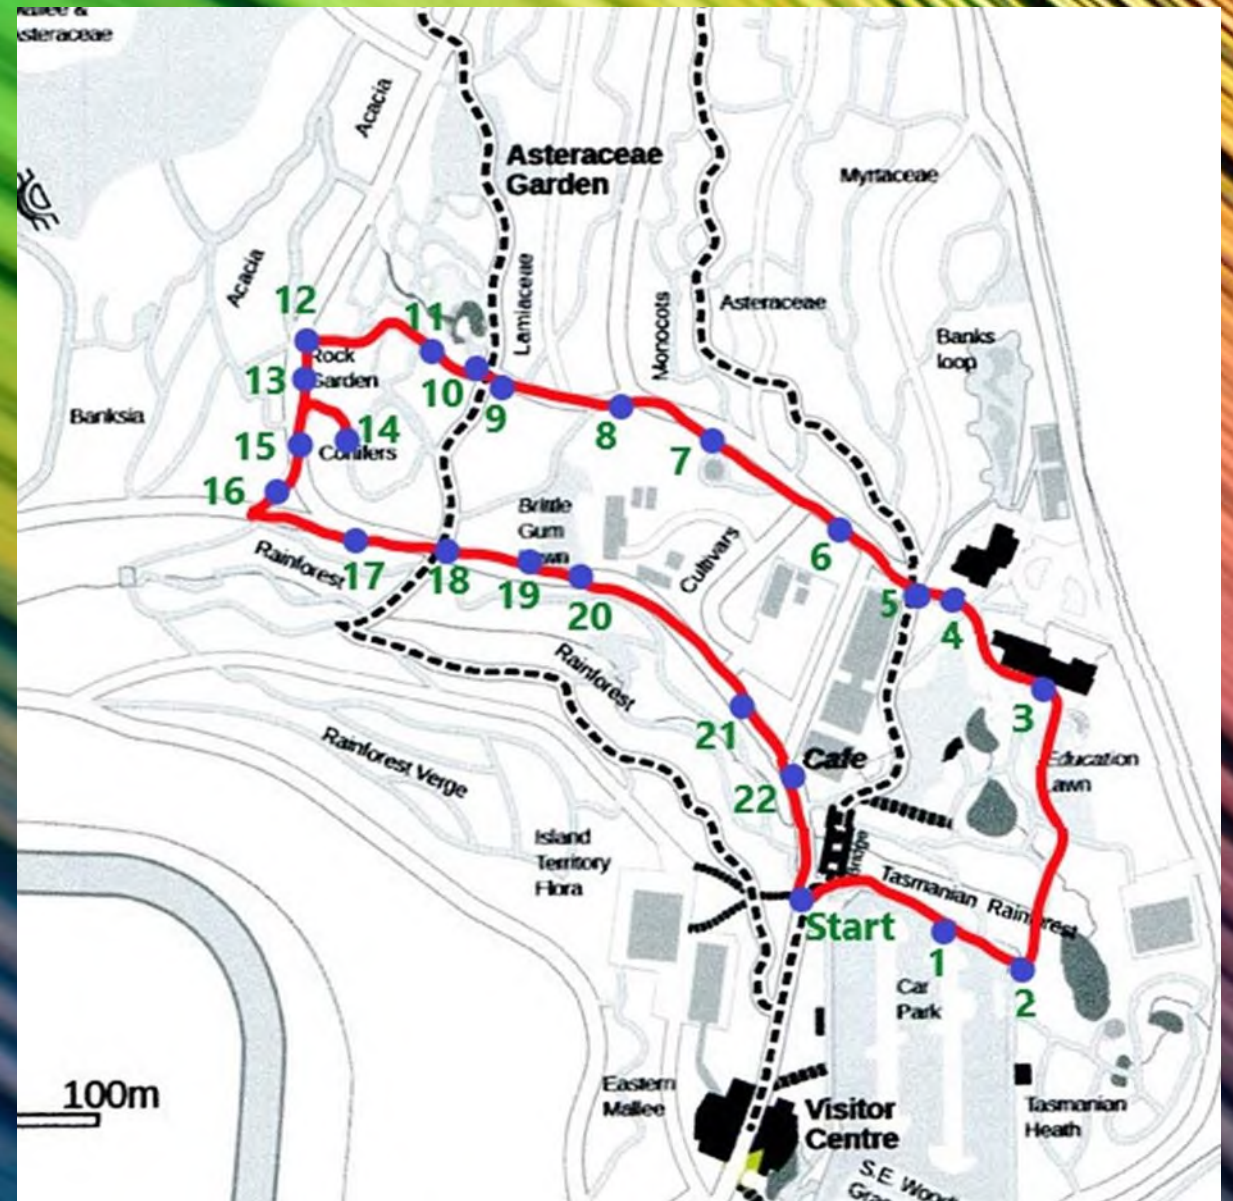

# Route Map

# Route Map

- Begins at the Friends Clock

# Route Map

- Begins at the Friends Clock
- Short circular Route

# Route Map

- Begins at the Friends Clock
- Short circular Route
- Used mainly roads