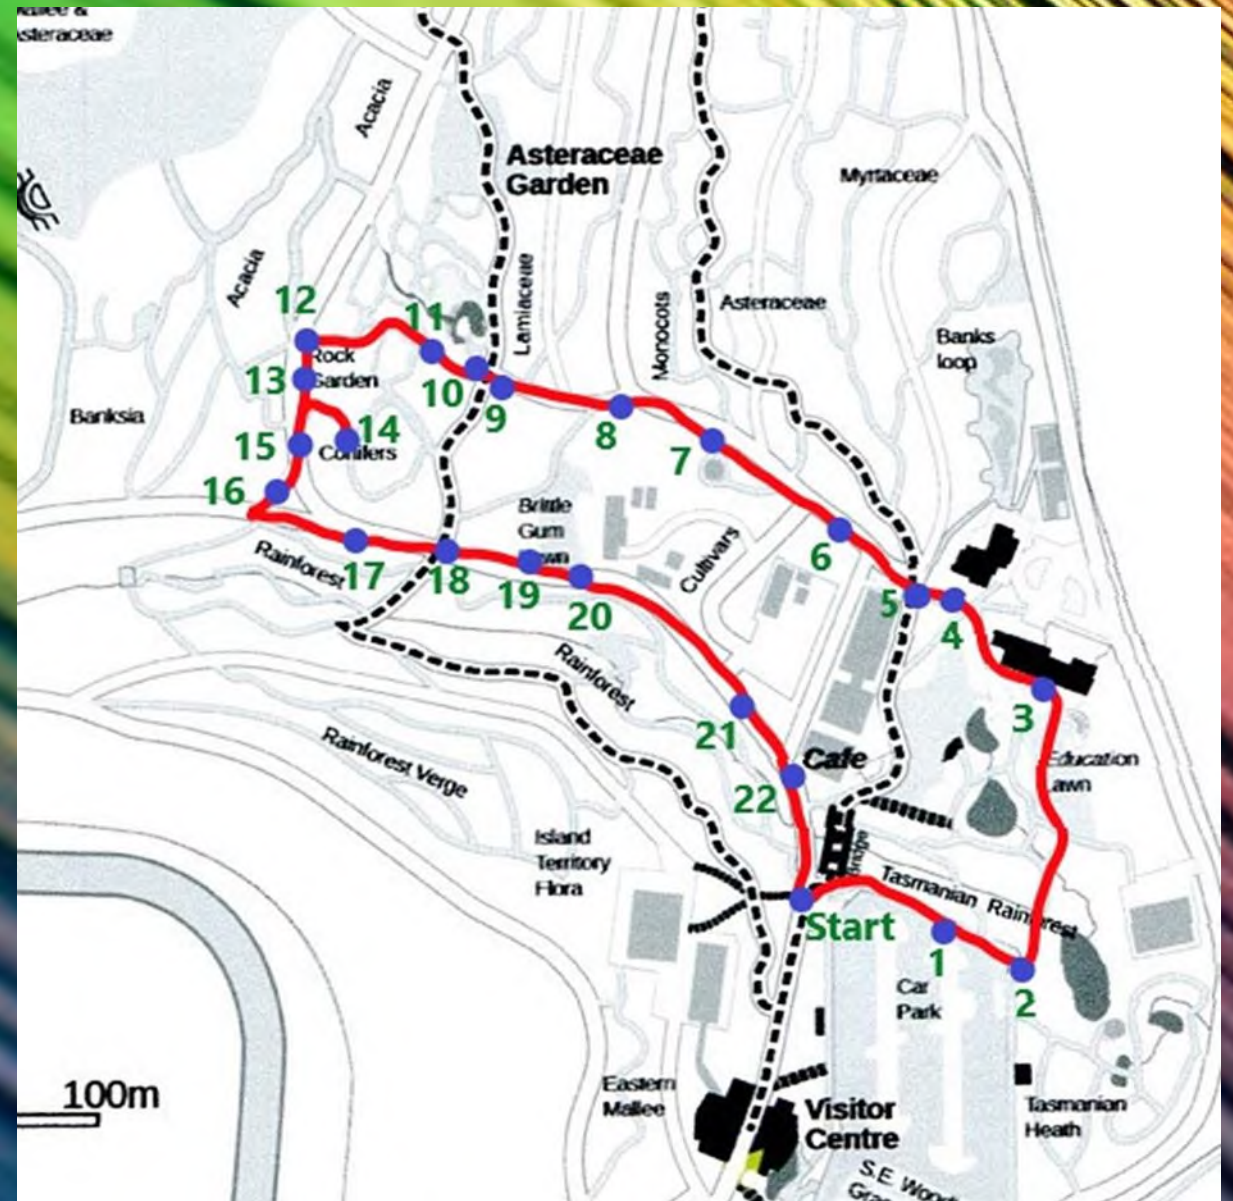

# COVID return to work practices

- **Begin at the Friends clock**
- **No longer than 1 hour duration**
- **Guides must maintain 1.5m physical distancing between each person or household in their tour group**
- **Allow for passing visitors or staff when tour group moving**

# Route Map

# Route Map

- Begins at the Friends Clock

# Route Map

- Begins at the Friends Clock
- Short circular Route