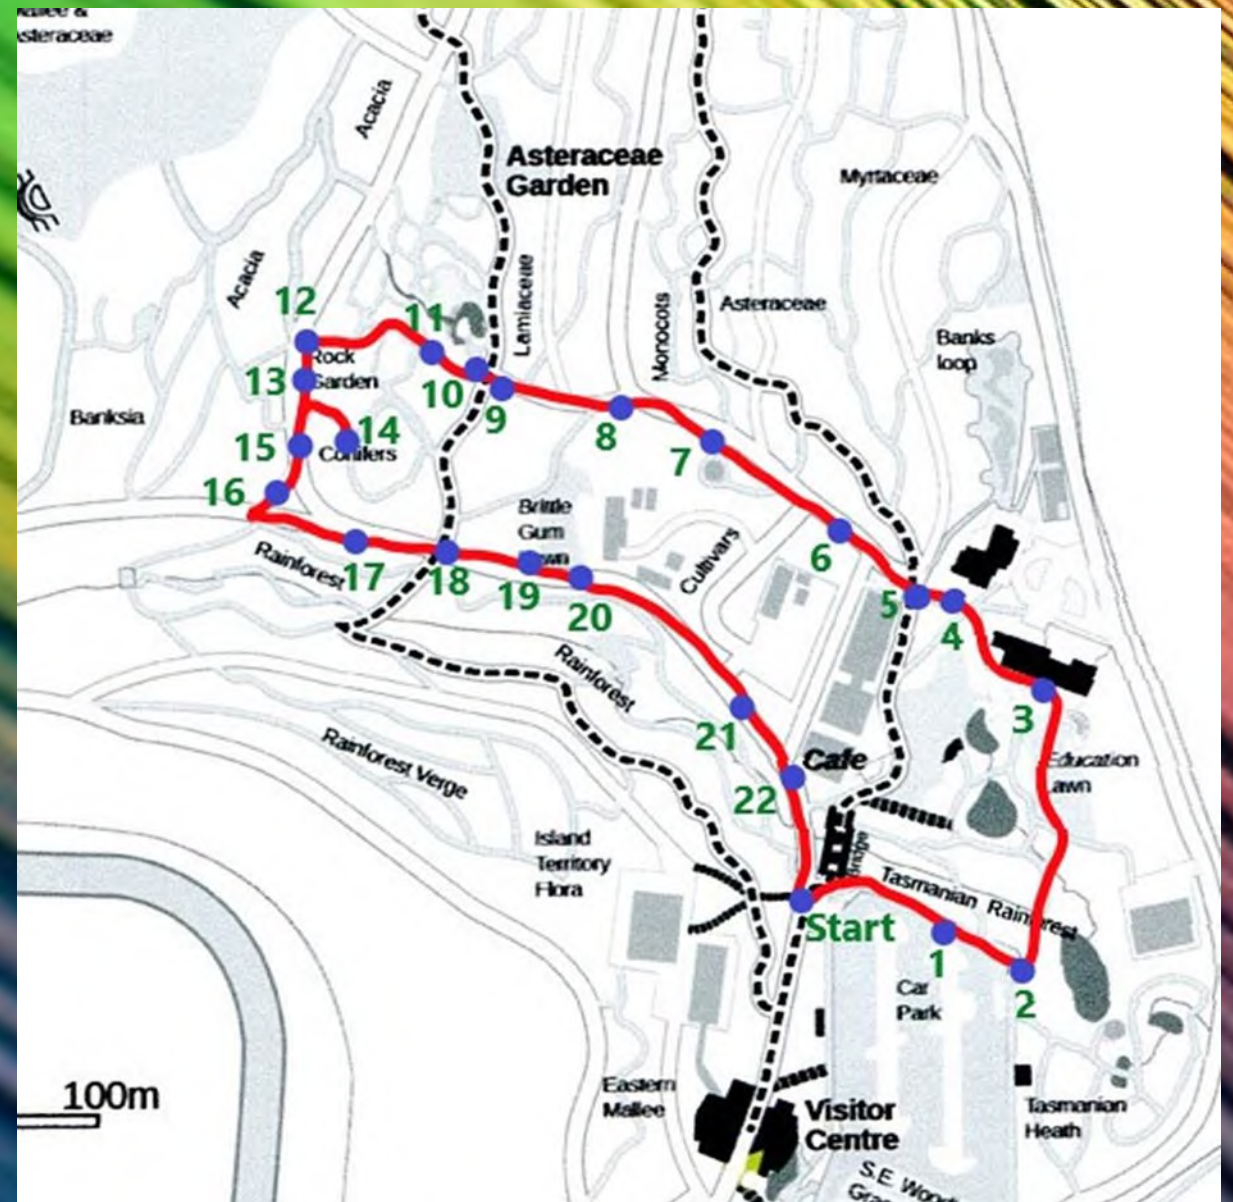

# Route Map

- Begins at the Friends Clock

# Route Map

- Begins at the Friends Clock
- Short circular Route

# Route Map

- Begins at the Friends Clock
- Short circular Route
- Used mainly roads

# Route Map

- Begins at the Friends Clock
- Short circular Route
- Used mainly roads
- Avoids the Main Path

**1.5m  
Main Path**